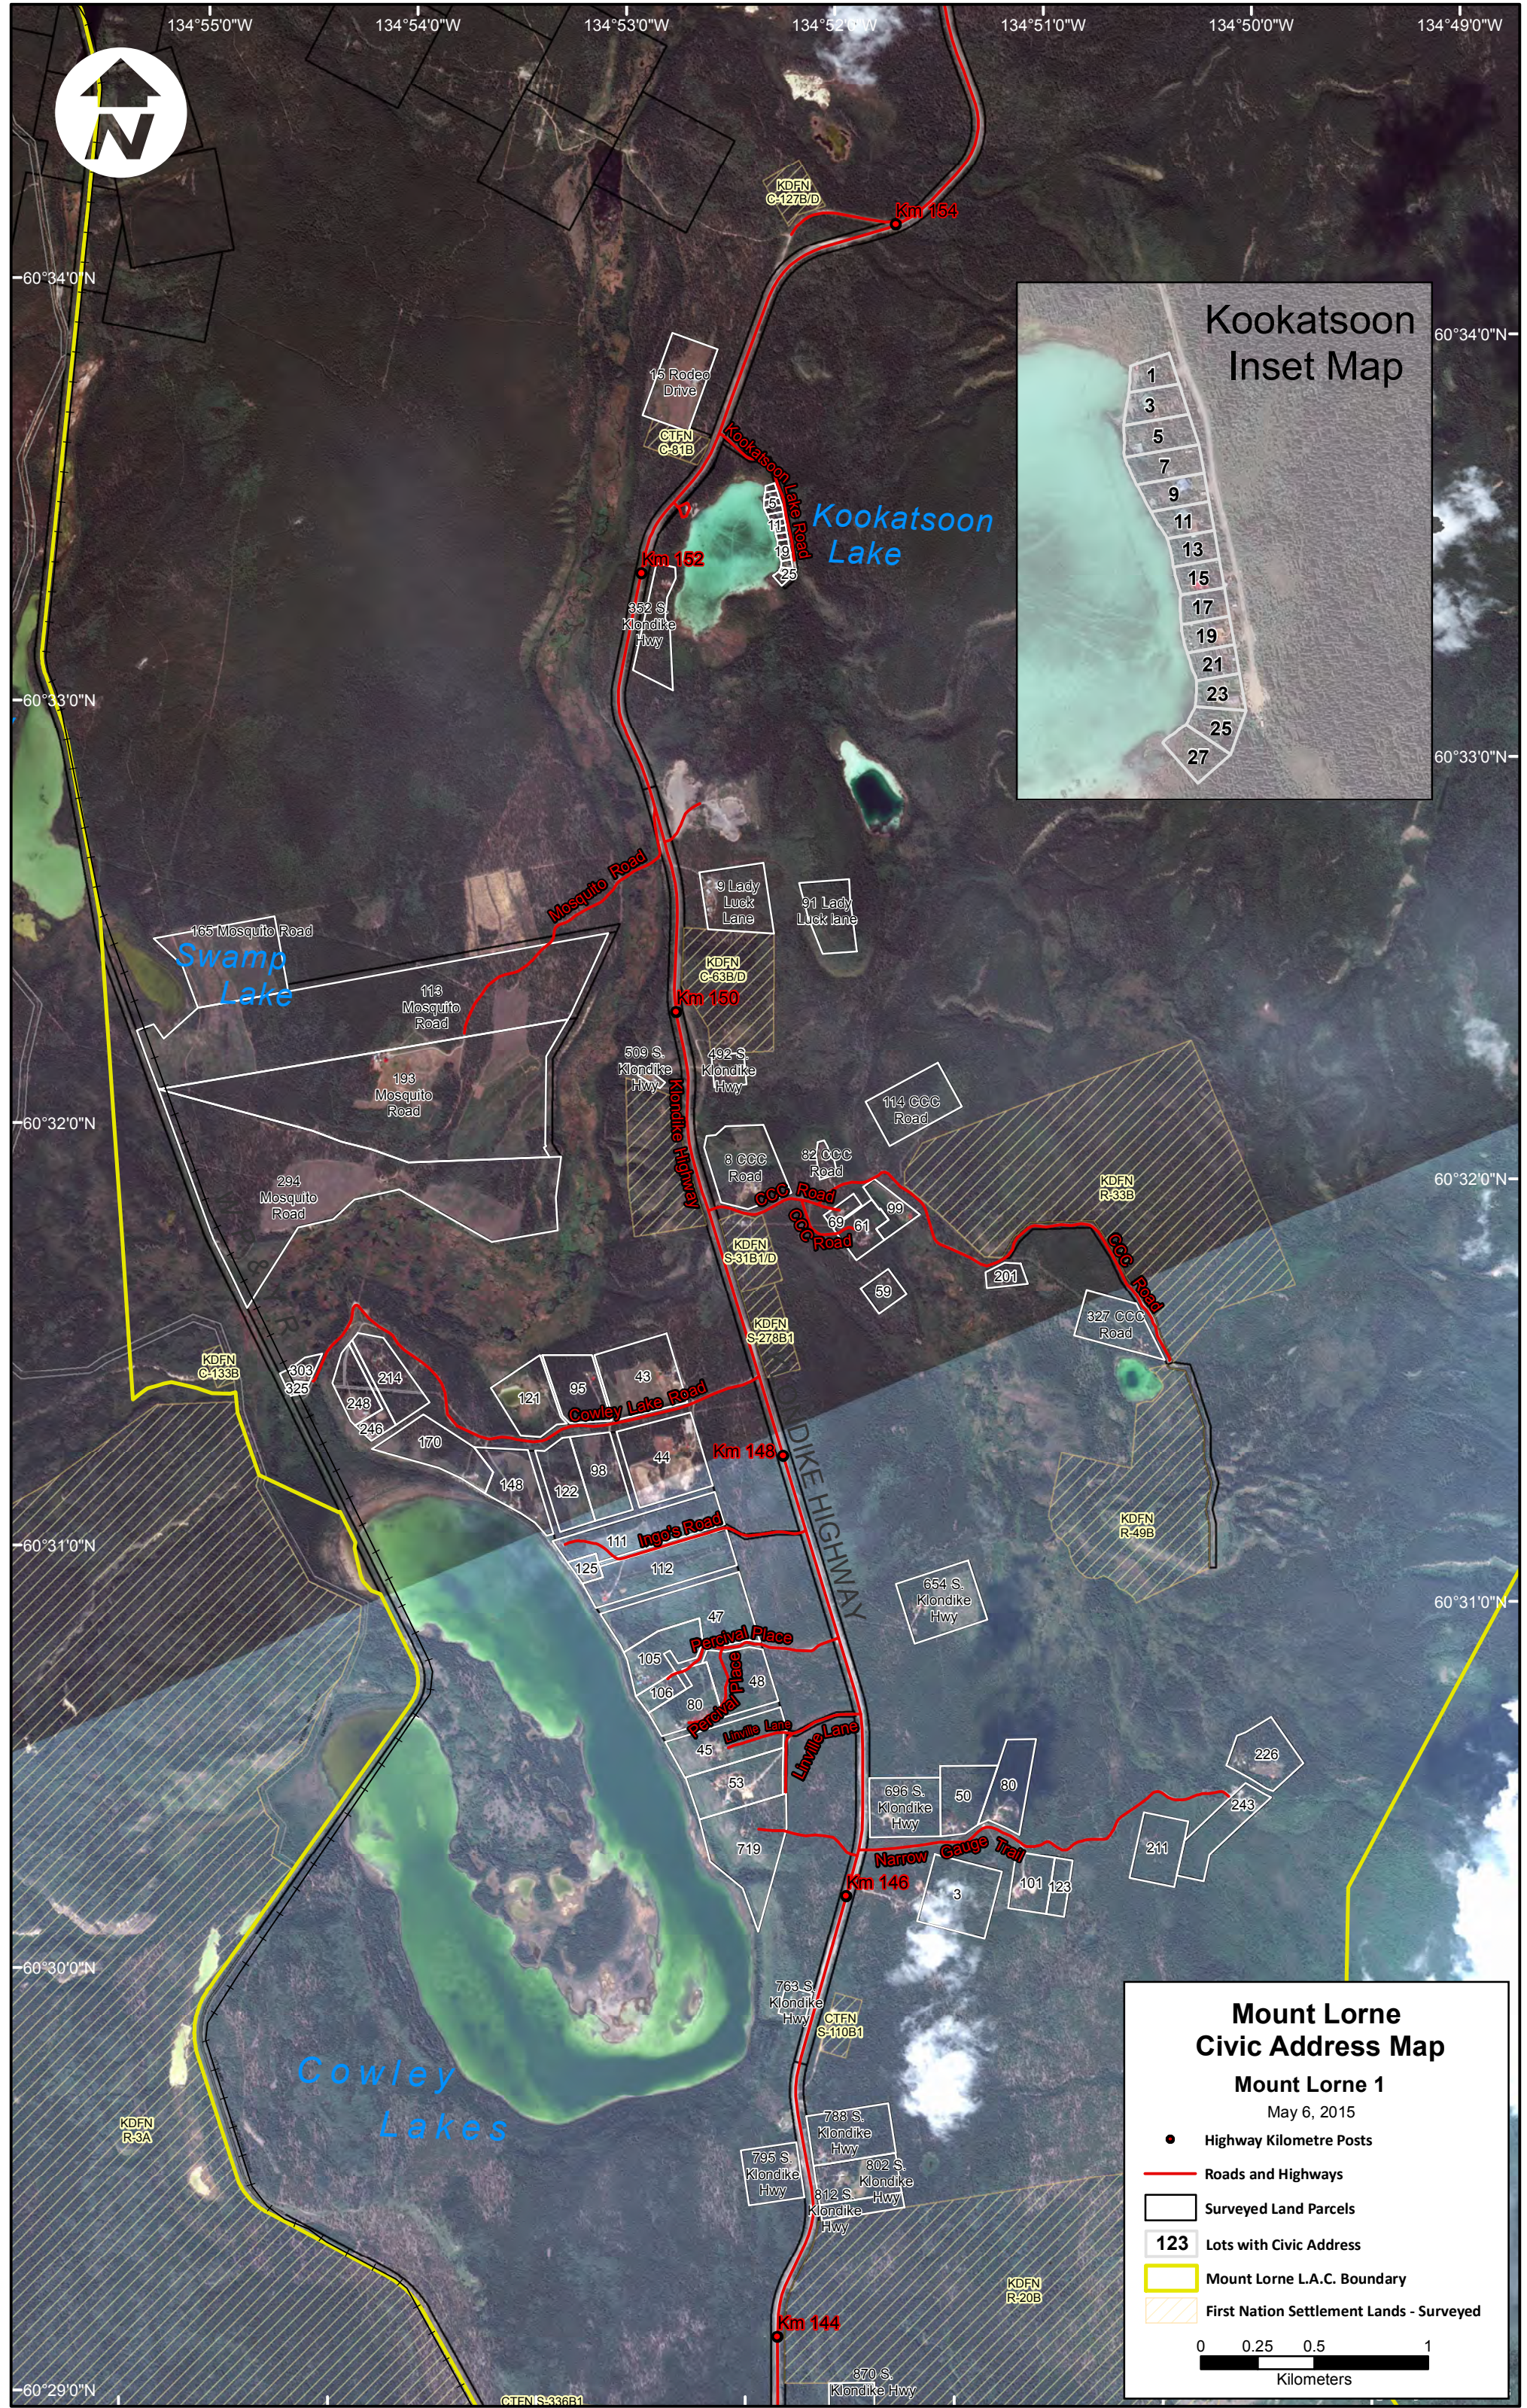

134°55'0"W 134°54'0"W 134°53'0"W 134°52'0"W 134°51'0"W 134°50'0"W 134°49'0"W

-60°34'0"N
-60°33'0"N
-60°32'0"N
-60°31'0"N
-60°30'0"N
-60°29'0"N

60°34'0"N
60°33'0"N
60°32'0"N
60°31'0"N

Mount Lorne Civic Address Map

Mount Lorne 1
May 6, 2015

- Highway Kilometre Posts
- Roads and Highways
- ▭ Surveyed Land Parcels
- 123 Lots with Civic Address
- ▭ Mount Lorne L.A.C. Boundary
- ▨ First Nation Settlement Lands - Surveyed